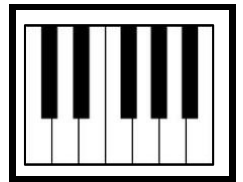

PERFORMING WELL-KNOWN RIFFS ON THE KEYBOARD

AIM: To improve solo performance skills

"Gangsta's Paradise" by Coolio

C C C C B B C G

"Summer Nights" from the musical "Grease"

D D G G A A G A G D D G G A A G A G

Musical notation for the first system of "Bounce" by Calvin Harris. The key signature is one sharp (F#) and the time signature is 4/4. The melody is written on a single treble clef staff. The notes are: D, C, B, C, G, A, E, F, E, F, G, A, E, D, B, A. There are rests after G, F, and A. The piece ends with a double bar line and repeat dots.

"Bounce" by Calvin Harris

Musical notation for the second system of "Bounce" by Calvin Harris. The key signature is one sharp (F#) and the time signature is 4/4. The notation is for a piano accompaniment, showing both treble and bass clefs. The treble clef notes are: D, C, B, C, G, A, E, F, E, F, G, A, E, D, B, A. The bass clef notes are: A, G, A, E, E, F, C, D, C, D, E, F, C, B, G, F. The piece ends with a double bar line and repeat dots.

Musical notation for the third system of "Bounce" by Calvin Harris. The key signature is one sharp (F#) and the time signature is 4/4. The notation is for a piano accompaniment, showing both treble and bass clefs. The treble clef notes are: D, C, B, C, G, A, E, F, C, E, F, G, A, E, D, B, A. The bass clef notes are: A, G, A, E, E, F, C, D, E, C, D, E, F, C, B, G, F. The piece ends with a double bar line and repeat dots.